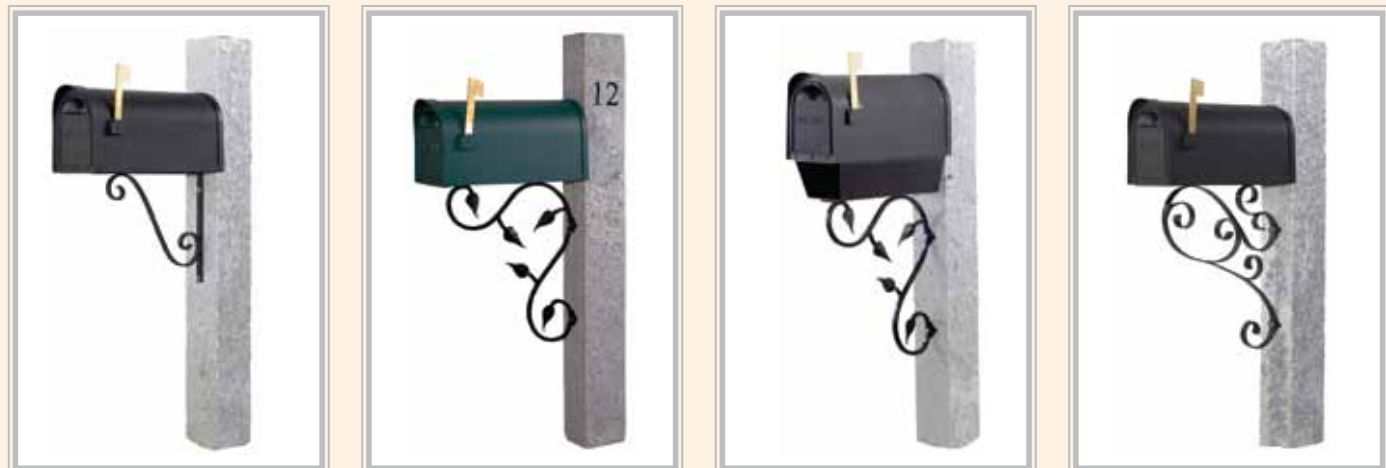

Mailbox Gallery

Rock 2/Thermal 2 Granite Post 667GP22
Black 106 Iron Bracket 106MBB
Black Mailbox 12MAILBXB

Rock 2/Thermal 2 Granite Post 667GP22
Black 125 Iron Bracket 125MBB
Green Mailbox 12MAILBXC
Engraving ENG

Rock 2/Thermal 2 Granite Post 667GP22
Black 125 Iron Bracket 125MBB
Black Mailbox 12MAILBXB
Black Newspaper Tube CNTB

Rock 4 Sides Granite Post 667GPRK
Black 135 Iron Bracket 135MBB
Black Mailbox 12MAILBXB