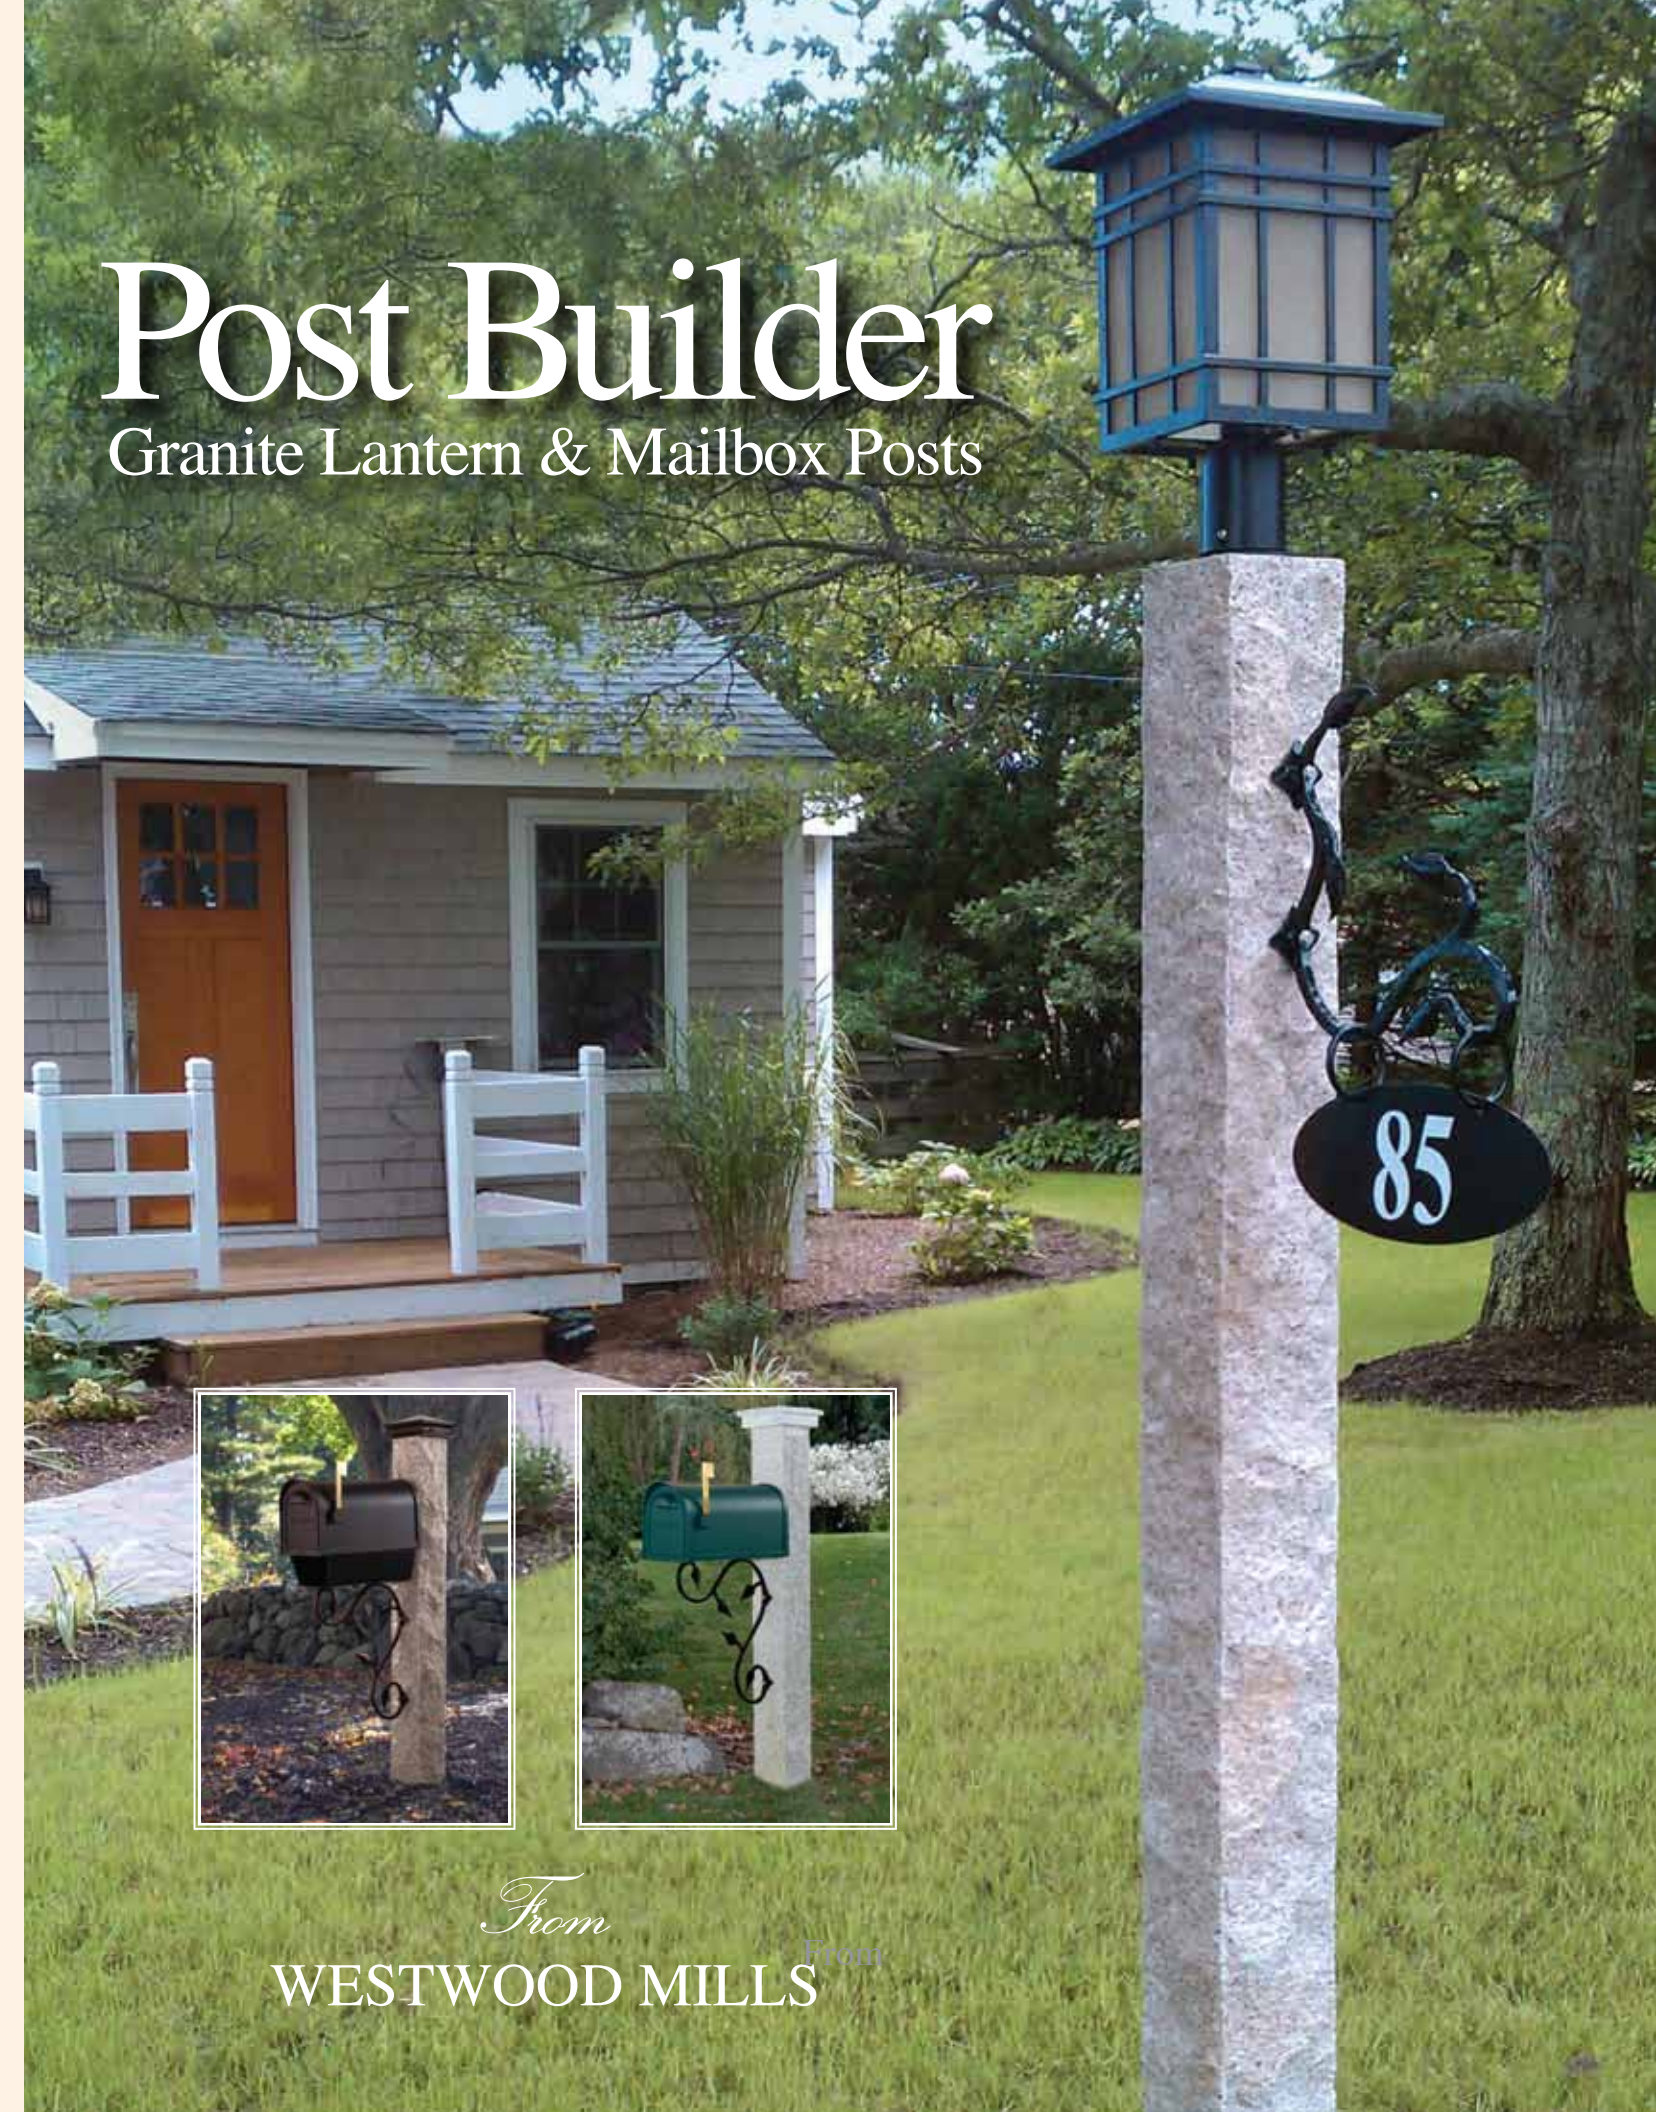

From
WESTWOOD MILLS
From

Granite Mailbox and Lantern Posts

New Hampshire Gray Pineapple

Our most popular granite post admired for its beautiful old style hammered finish on all four sides. Great for a variety of applications including mailbox, fence, hitching and lantern posts.